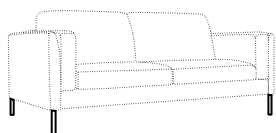

3 seater

3,5 seater

set 1 right / or left
3 seater left / or right + corner 90°
+ bench right / or left

3,5 seater (divided)

modular system

elements of the modular system

2 seater left / or right

2 seater without armrests

3 seater left / or right

3 seater without armrests

3,5 seater left / or right

3,5 seater without armrests

bench right / or left

corner 90°

extra dimensions

depth of seat

legs

no. 141
wood

no. 177
metal chrome,
painted black

All legs can be fixed to both armrests:

under armrest

under frame