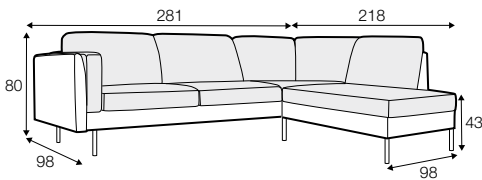

STD standard

LUX lux

COVERS

FC fixed

LCV loose with velcro

SPECIAL

modular system

2 seater

3 seater

3,5 seater

set 1 right / or left
3 seater left / or right + corner 90°
+ bench right / or left

3,5 seater (divided)

modular system

elements of the modular system

2 seater left / or right

2 seater without armrests

3 seater left / or right

3 seater without armrests

3,5 seater left / or right

3,5 seater without armrests

bench right / or left

corner 90°

extra dimensions

depth of seat