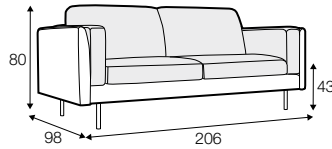

STD standard

LUX lux

COVERS

FC fixed

LCV loose with velcro

SPECIAL

modular system

2 seater

3 seater

3,5 seater

set 1 right / or left
3 seater left / or right + corner 90°
+ bench right / or left

3,5 seater (divided)

modular system

elements of the modular system

2 seater left / or right

2 seater without armrests

3 seater left / or right

3 seater without armrests

3,5 seater left / or right

3,5 seater without armrests

bench right / or left

corner 90°

extra dimensions

depth of seat