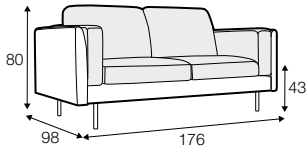

STD standard

LUX lux

COVERS

FC fixed

LCV loose with velcro

SPECIAL

modular system

2 seater

3 seater

3,5 seater

set 1 right / or left
3 seater left / or right + corner 90°
+ bench right / or left

3,5 seater (divided)

modular system

elements of the modular system

2 seater left / or right

2 seater without armrests

3 seater left / or right

3 seater without armrests

3,5 seater left / or right

3,5 seater without armrests

bench right / or left

corner 90°

extra dimensions

depth of seat