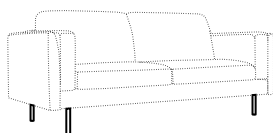

3 seater

3,5 seater

set 1 right / or left
3 seater left / or right + corner 90°
+ bench right / or left

3,5 seater (divided)

modular system

elements of the modular system

2 seater left / or right

2 seater without armrests

3 seater left / or right

3 seater without armrests

3,5 seater left / or right

3,5 seater without armrests

bench right / or left

corner 90°

extra dimensions

depth of seat

legs

no. 141
wood

no. 177
metal chrome,
painted black

All legs can be fixed to both armrests:

under armrest

under frame