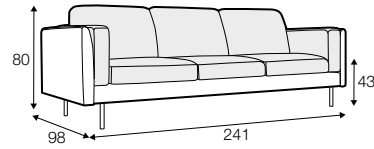

STD standard

LUX lux

COVERS

FC fixed

LCV loose with velcro

SPECIAL

modular system

2 seater

3 seater

3,5 seater

set 1 right / or left
3 seater left / or right + corner 90°
+ bench right / or left

3,5 seater (divided)

modular system

elements of the modular system

2 seater left / or right

2 seater without armrests

3 seater left / or right

3 seater without armrests

3,5 seater left / or right

3,5 seater without armrests

bench right / or left

corner 90°

extra dimensions

depth of seat