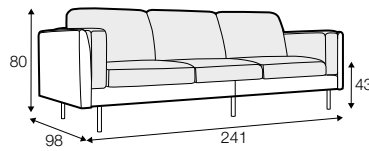

STD standard

LUX lux

COVERS

FC fixed

LCV loose with velcro

SPECIAL

modular system

2 seater

3 seater

3,5 seater

set 1 right / or left
3 seater left / or right + corner 90°
+ bench right / or left

3,5 seater (divided)

modular system

elements of the modular system

2 seater left / or right

2 seater without armrests

3 seater left / or right

3 seater without armrests

3,5 seater left / or right

3,5 seater without armrests

bench right / or left

corner 90°

extra dimensions

depth of seat