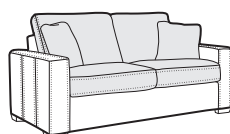

## COVERS

FC fixed

armchair

footstool 82x62

2 seater

2,5 seater

3 seater

3,5 seater

set 1 right / or left

3 seater left / or right  
+ chaiselongue right / or left

example of leather cover

2 seater