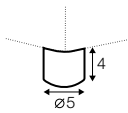

3 seater left / or right

3 seater without armrests

chaiselongue 95x133
right / or left

chaiselongue 115x133
right / or left

chaiselongue 115x170
right / or left

bench right / or left

divan right / or left

corner 90°

extra dimensions

depth of seat

extra dimensions

armrest protection

legs

no. 37C
plastic