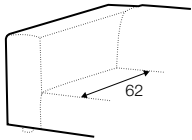

element 70
left / or right

element 70
without armrests

element 70x133
without armrests

element 90
left / or right

element 90
without armrests

element 90x133
without armrests

2 seater left / or right

2 seater without armrests

3 seater left / or right

3 seater without armrests

chaiselongue 95x133
right / or left

chaiselongue 115x133
right / or left

chaiselongue 115x170
right / or left

bench right / or left

divan right / or left

corner 90°

extra dimensions

depth of seat

extra dimensions

armrest protection

legs

no. 37C
plastic