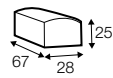

element 70
left / or right

element 70
without armrests

element 70x133
without armrests

element 90
left / or right

element 90
without armrests

element 90x133
without armrests

2 seater left / or right

2 seater without armrests

3 seater left / or right

3 seater without armrests

chaiselongue 95x133
right / or left

chaiselongue 115x133
right / or left

chaiselongue 115x170
right / or left

bench right / or left

divan right / or left

corner 90°

extra dimensions

depth of seat

extra dimensions

armrest protection

legs

no. 37C
plastic