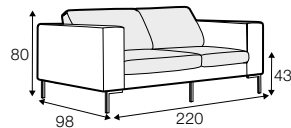

## SPECIAL

modular system

All drawings shown height with leg no. 47 H-16.

armchair

armchair wide

footstool 90x70

footstool 100x90

2 seater

3 seater

3XL seater (divided)

set 1 right / or left

2 seater left / or right

+ chaiselongue right / or left

set 2 right / or left

3 seater left / or right

+ chaiselongue wide right / or left