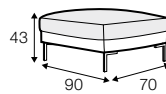

## SPECIAL

modular system

All drawings shown height with leg no. 47 H-16.

armchair

armchair wide

footstool 90x70

footstool 100x90

2 seater

3 seater

3XL seater (divided)

set 1 right / or left

2 seater left / or right

+ chaiselongue right / or left

set 2 right / or left

3 seater left / or right

+ chaiselongue wide right / or left