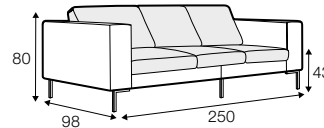

## SPECIAL

modular system

All drawings shown height with leg no. 47 H-16.

armchair

armchair wide

footstool 90x70

footstool 100x90

2 seater

3 seater

3XL seater (divided)

set 1 right / or left

2 seater left / or right

+ chaiselongue right / or left

set 2 right / or left

3 seater left / or right

+ chaiselongue wide right / or left