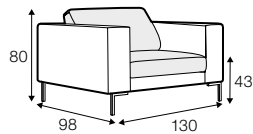

## SPECIAL

modular system

All drawings shown height with leg no. 47 H-16.

armchair

armchair wide

footstool 90x70

footstool 100x90

2 seater

3 seater

3XL seater (divided)

set 1 right / or left

2 seater left / or right

+ chaiselongue right / or left

set 2 right / or left

3 seater left / or right

+ chaiselongue wide right / or left