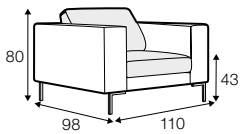

## SPECIAL

modular system

All drawings shown height with leg no. 47 H-16.

armchair

armchair wide

footstool 90x70

footstool 100x90

2 seater

3 seater

3XL seater (divided)

set 1 right / or left

2 seater left / or right

+ chaiselongue right / or left

set 2 right / or left

3 seater left / or right

+ chaiselongue wide right / or left