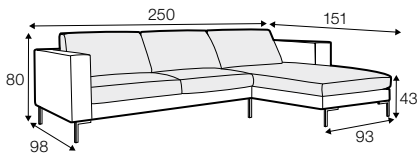

## SPECIAL

modular system

All drawings shown height with leg no. 47 H-16.

armchair

armchair wide

footstool 90x70

footstool 100x90

2 seater

3 seater

3XL seater (divided)

set 1 right / or left

2 seater left / or right

+ chaiselongue right / or left

set 2 right / or left

3 seater left / or right

+ chaiselongue wide right / or left