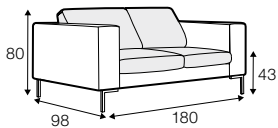

## SPECIAL

modular system

All drawings shown height with leg no. 47 H-16.

armchair

armchair wide

footstool 90x70

footstool 100x90

2 seater

3 seater

3XL seater (divided)

set 1 right / or left

2 seater left / or right

+ chaiselongue right / or left

set 2 right / or left

3 seater left / or right

+ chaiselongue wide right / or left