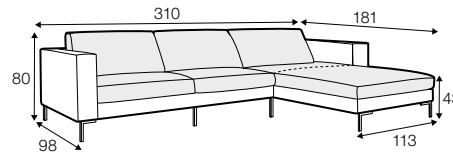

## SPECIAL

modular system

All drawings shown height with leg no. 47 H-16.

armchair

armchair wide

footstool 90x70

footstool 100x90

2 seater

3 seater

3XL seater (divided)

set 1 right / or left

2 seater left / or right

+ chaiselongue right / or left

set 2 right / or left

3 seater left / or right

+ chaiselongue wide right / or left