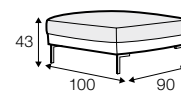

## SPECIAL

modular system

All drawings shown height with leg no. 47 H-16.

armchair

armchair wide

footstool 90x70

footstool 100x90

2 seater

3 seater

3XL seater (divided)

set 1 right / or left

2 seater left / or right

+ chaiselongue right / or left

set 2 right / or left

3 seater left / or right

+ chaiselongue wide right / or left