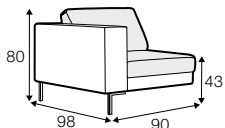

elements of the modular system

armchair left / or right