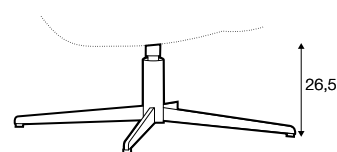

extra dimensions

depth of seat

legs

wood legs with metal frame
black

swivel
black

swivel
black swivel
with memory function

swivel
non rotating leg
black

Sits reserves the right to change construction of products and components used due to improving durability of product and customer satisfaction without any further notice. Explicit ± 2 cm tolerance of all elements sizes.