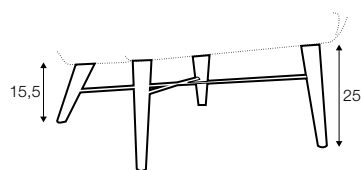

extra dimensions

depth of seat

legs

wood legs with metal frame
black

swivel
black

swivel
black swivel
with memory function

swivel
non rotating leg
black

Sits reserves the right to change construction of products and components used due to improving durability of product and customer satisfaction without any further notice. Explicit ± 2 cm tolerance of all elements sizes.