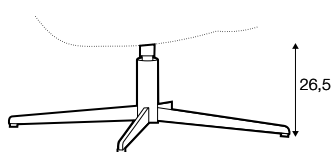

extra dimensions

depth of seat

legs

wood legs with metal frame
black

swivel
black

swivel
black swivel
with memory function

swivel
non rotating leg
black

Sits reserves the right to change construction of products and components used due to improving durability of product and customer satisfaction without any further notice. Explicit ± 2 cm tolerance of all elements sizes.