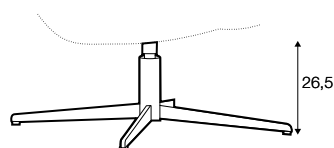

extra dimensions

depth of seat

legs

wood legs with metal frame
black

swivel
black

swivel
black swivel
with memory function

swivel
non rotating leg
black

Sits reserves the right to change construction of products and components used due to improving durability of product and customer satisfaction without any further notice. Explicit ± 2 cm tolerance of all elements sizes.