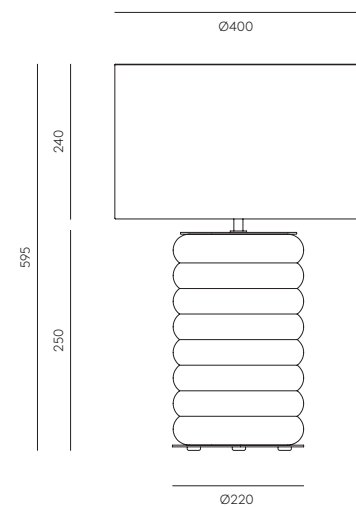

ONUT

NAC130

Designed by AC Studio, 2023

DESCRIPTION

Materials
Metal / Ceramic

MATERIALES
Metal / Cerámica

FINISHES
Metal:
Matt black/ White
matt /Matt gold or glossy /Chrome
Ceramic (Hand-painted):
Consult color palette
Image colour:
Terracotta

ACABADOS
Metal:
Negro mate/ Blanco
mate /Oro mate o brillo /Cromo
Cerámica (Pintada a mano):
Consultar paleta de colores
Color de la imagen:
Terracotta

PICTURE SCREEN 801011/41
Not included

PANTALLA IMAGEN 801011/41
No incluida

SPECIFICATIONS (EU)
E27 Max. 60W LED (not included)
220-240V, 50/60Hz,
IP20, Class II

ESPECIFICACIONES (UE)
E27 Max. 60W LED (no incluida)
220-240 V, 50/60 Hz,
IP20, Clase II

DIMMER POSSIBILITY
B057 12W (Dimmable) + Dimmer
(extra cost to consult)

POSIBILIDAD REGULACIÓN
B057 12W (Regulable) + Regula-
dor (sobrecoste a consultar)

ENERGY LABEL
A++

ETIQUETA ENERGÉTICA
A ++

IP20 CE

TECHNICAL