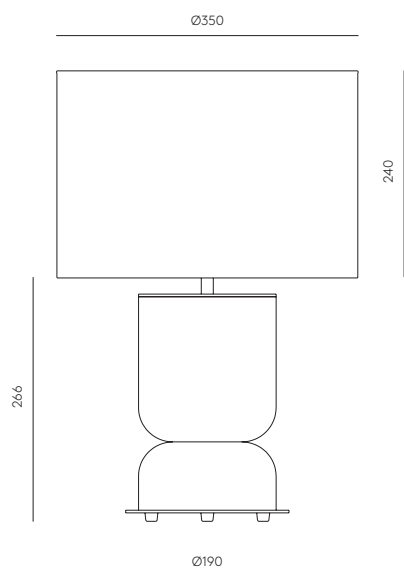

TEC

EN

**MATERIALS**

Steel / Glass

**FINISHES**

**Metal:**  
 Chrome  
 Shiny Gold  
 Matt Gold  
 Black  
 White

**Glass:**  
 Image color  
 Terracotta.  
 See colour  
 palette on  
 page 432

**HAND PAINTED**

**SPECIFICATIONS (UE)**

E27 max. 60W Max. (Not incl.)  
 220-240V, 50/60 Hz  
 IP20, Class II

**ENERGY LABEL**

A ++

**SHADE 11532 NOT INCLUDED**

**DIMMABLE OPTION**

B211 11W (Dimmable) + Dimmer  
 (ask for extra cost)