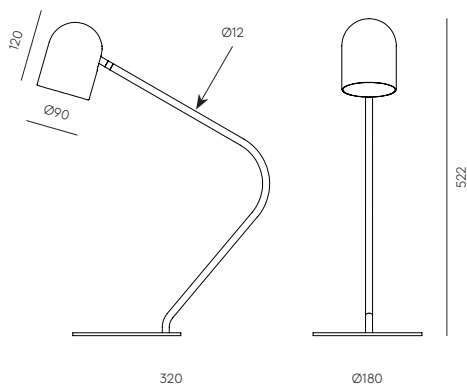

TEC

EN

MATERIALS

Steel

FINISHES

Metal:
Matt Black

SPECIFICATIONS (UE)

GU10 LED 3W 3000K dimmable (included), 220-240 V, 50/60 Hz IP20, Class II