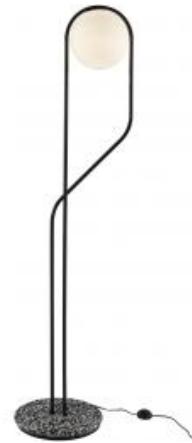

# ASTRÉE

**Design by**  
Benjamin Graindorge

**Description**  
In this floor lamp there is something of the archetypal luminous object. Like the Little Prince contemplating the stars, Benjamin Graindorge tells us of his pristine globe : "I wanted it to float". Defying the laws of gravity, it is very delicately suspended by a strap in the shape of the figure 8, which in itself is evocative of the infinity symbol.  
Floor lamp with plain ball-shaped glass shade. Base in Carrara marble Ø 40 cm thickness = 25 mm; stem in 16 mm bent steel tubing, finished in Epoxy satin white lacquer RAL 9016. Round shade Ø 12cm in mouth-blown opal glass houses the LED bulb. Transparent PVC cable; transparent foot-operated switch. 13 W E 27 LED bulb 1,140 lumens, colour temperature 3,000 K (warm white).

**Technical Specifications**

**More info at**  
[www.ligne-roset.com](http://www.ligne-roset.com)

© Ligne Roset 2022

**FLOOR STANDARD LAMP BASE IN MERRAZZO**

**DIMENSIONS**

H 1750 mm - W 510 mm - D 380 mm -

**Other sizes**

floor standard lamp base in marble

**DIMENSIONS**

H 1750 - mm  
W 510 - mm  
D 400 - mm

floor standard lamp base in merrazzo

**DIMENSIONS**

H 1750 - mm  
W 510 - mm  
D 380 - mm