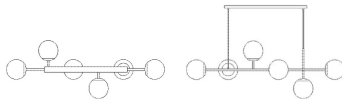

**Lightsource**  
E14 max 25W

**Replaceable lightsource**  
Yes

**The parcel's measurements**

The parcel's measurements 1: 0.03 m<sup>3</sup>, 3.75 kg  
(D 20.0 cm, W 30.0 cm, H 58.0 cm)

20-116-03

Orb Pendant