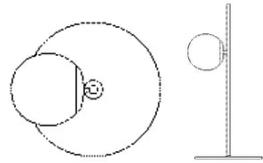

### Specifications

Made in	Shade Width	Width	Height	Cord	Dimmable
China	15 cm	115 cm	35.7 cm	3 m Black Textile cord	Yes
Light source included	Lightsource	Replaceable lightsource	The parcel's measurements		
No	E14 max 25W	Yes	The parcel's measurements 1: 0.12 m3, 5.75 kg (D 28.0 cm, W 40.0 cm, H 106.0 cm)		

20-090-06

Orb Mini Gold LED bulb - dimmable

**Diameter**  
4.5 cm

**Height**  
9 cm

**LED**  
Yes

**Dimmable**  
Yes

**The parcel's measurements**

The parcel's measurements 1: 0.00 m<sup>3</sup>, 0.15 kg  
(D 25.0 cm, W 9.3 cm, H 5.0 cm)

20-116-01

Orb Table lamp

**Shade Width**  
15 cm

**Base width**  
26 cm

**Width**  
20 cm

**Height**  
58.5 cm

**Cord**  
2.5 m Black Textile cord

**Light source included**  
No

**The parcel's measurements**

The parcel's measurements 1: 0.12 m<sup>3</sup>, 5.75 kg  
(D 28.0 cm, W 40.0 cm, H 106.0 cm)

20-116-02

Orb Lounge Pendant

**Shade Width**  
15 cm

**Diameter**  
41.8 cm

**Height**  
116.6 cm