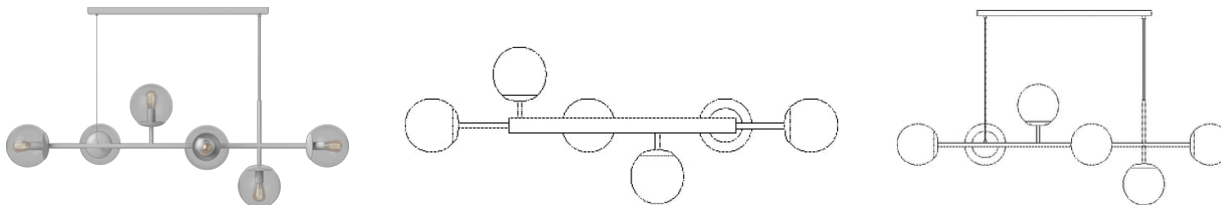

### Specifications

Made in	Shade Width	Width	Height	Cord	Dimmable
China	15 cm	115 cm	35.7 cm	3 m Black Textile cord	Yes
Light source included	Lightsource	Replaceable lightsource	The parcel's measurements		
No	E14 max 25W	Yes	The parcel's measurements 1: 0.12 m3, 5.75 kg (D 28.0 cm, W 40.0 cm, H 106.0 cm)		

20-116-01

Orb Table lamp

**Shade Width**  
15 cm

**Base width**  
26 cm

**Width**  
20 cm

**Height**  
58.5 cm

**Cord**  
2.5 m Black Textile cord

**Light source included**  
No